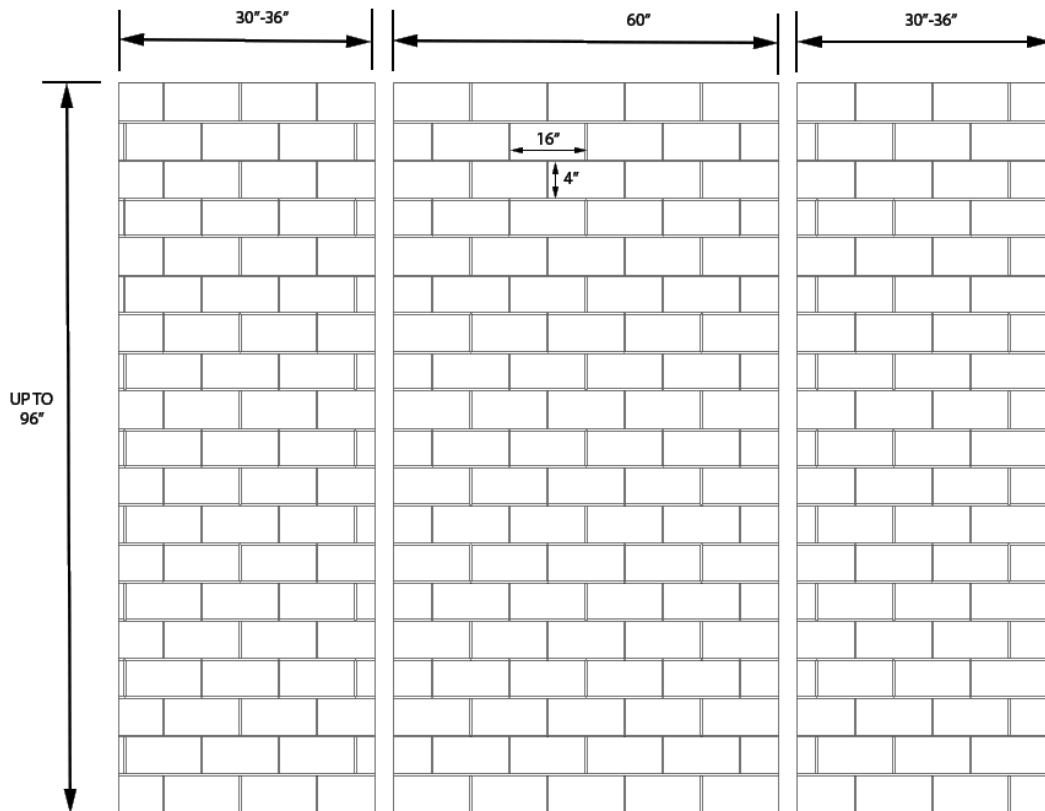

Cast Marble Shower Surrounds

Model: Lydia

Specification:

- Material: Cast marble
- 16"x 4" Horizontal pattern
- Gloss finish
- Sealed surface
- Mold & mildew resistant
- Easy to install
- Brand: NERVAL

Disclaimer: Nerval makes every effort to provide accurate specification data. However, specification may change without notice. Please visit nerval website to see NERVAL'S TERMS AND CONDITIONS.

Cast Marble Shower Surrounds

Width	Height	Thickness
30"	96"	¼"
36"	96"	¼"
60"	96"	¼"

Custom sizes are available

Specification:

Model: Lydia

- All panels are made oversized and must be measured and cut to fit on site by the installer.
- For shower & tub surrounds.
- Accessory are available at www.nervalcorp.com

Shower & Tub Surrounds Guidelines:

Model: Lydia
Product: Shower & tub panels
Style: Contemporary
Design: Horizontal Smooth
Recommended uses: Shower & tub surrounds

Panel size:

- 30" x 96"
- 36" x 96"
- 60" x 96"
- Custom sizes are available
- Thickness: ¼"
- Material: Cast marble
- Finish: Gloss
- Brand: NERVAL

Features:

- Pattern: 16" x 4" smooth
- Solid panel
- Sealed surface
- Mold resistant
- Mildew resistant
- Shipped oversize – measure & cut at the jobsite by installer
- Easy to Install

Options:

- Soap shelf
- Shampoo shelf
- Trim