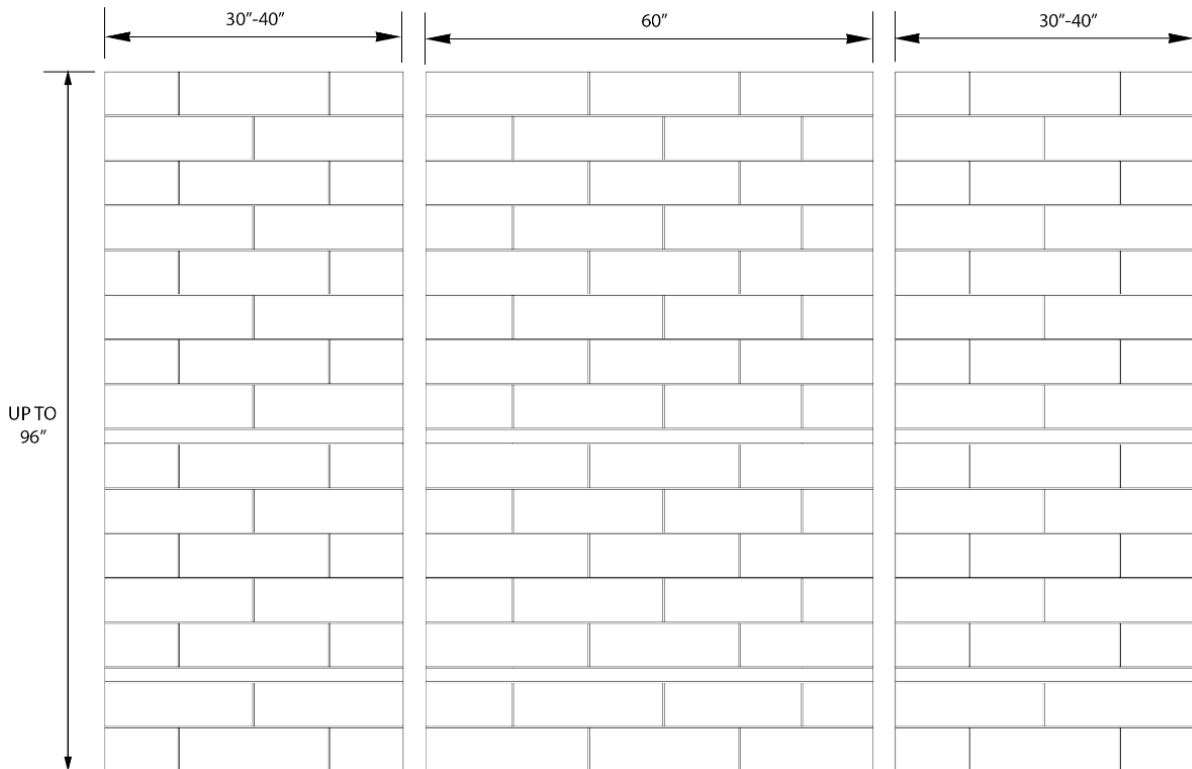

## Cast Marble Shower Surrounds

Width	Height	Thickness
30"	96"	¼"
40"	96"	¼"
60"	96"	¼"

Custom sizes are available

#### Panel size:

- 30" x 96"
- 40" x 96"
- 60" x 96"
- Custom sizes are available
- Thickness: ¼"
- Material: Cast marble
- Finish: Gloss
- Brand: NERVAL