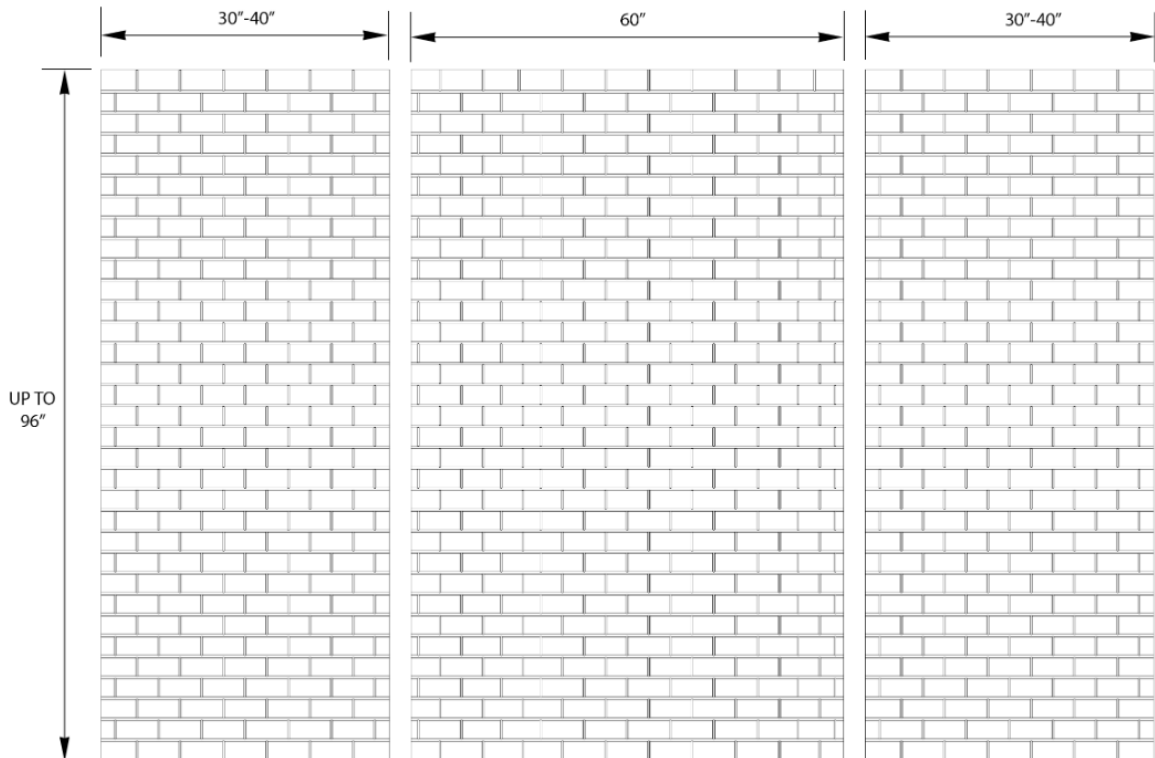

#### Specification:

- Material: Cast marble
- 6" x 3" Subway pattern
- Gloss finish
- Sealed surface
- Mold & mildew resistant
- Easy to install
- Brand: NERVAL

Disclaimer: Nerval makes every effort to provide accurate specification data. However, specification may change without notice. Please visit nerval website to see NERVAL'S TERMS AND CONDITIONS.

## Cast Marble Shower Surrounds

Width	Height	Thickness
30"	96"	1/4"
40"	96"	1/4"
60"	96"	1/4"

Custom sizes are available