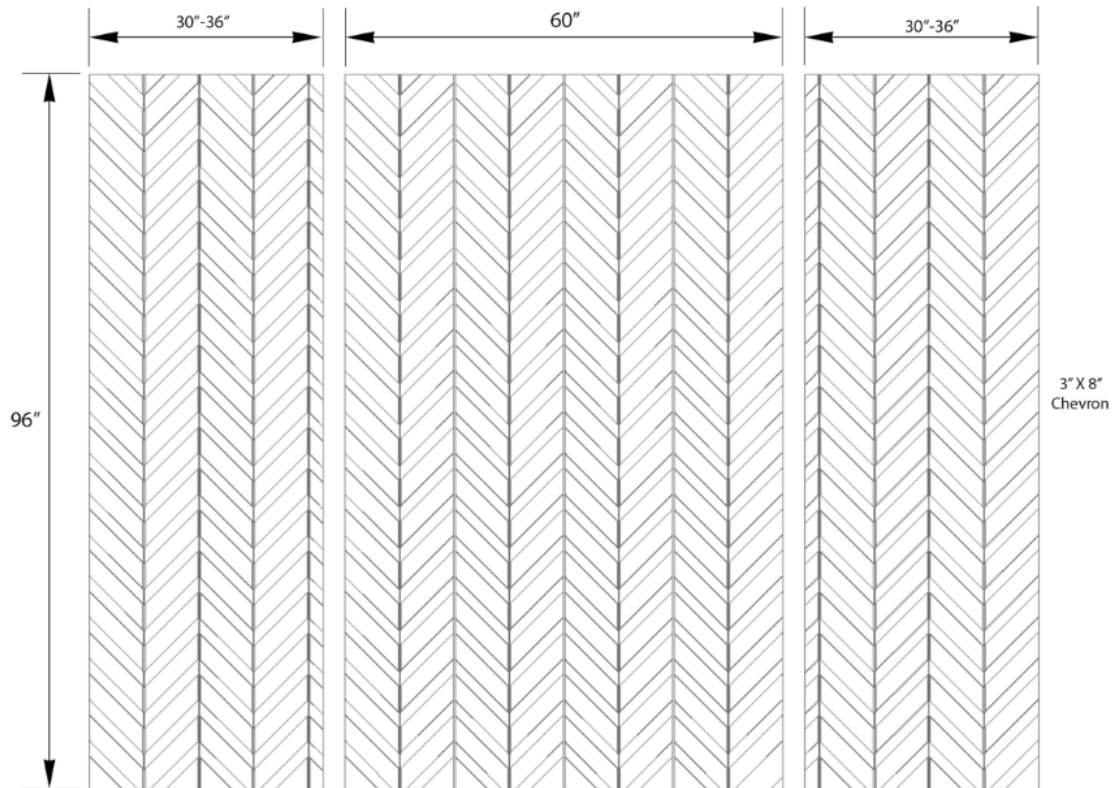

Model: Chevron Small Pattern

Specification:

- Material: Cast marble
- 3"x 8" Chevron pattern
- Matt finish
- Sealed surface
- Mold & mildew resistant
- Easy to install
- Brand: NERVAL

Disclaimer: Nerval makes every effort to provide accurate specification data. However, specification may change without notice. Please visit nerval website to see NERVAL'S TERMS AND CONDITIONS.

Cast Marble Shower Surrounds

Width	Height	Thickness
30"	96"	¼"
36"	96"	¼"
60"	96"	¼"

Custom sizes are available

Specification:

Model: Chevron Small Pattern

- All panels are made oversized and must be measured and cut to fit on site by the installer.
- For shower & tub surrounds.
- Accessory are available at www.nervalcorp.com

Model: Chevron Small Pattern
Product: Shower & tub panels
Style: Contemporary
Design: Smooth
Recommended uses: Shower & tub surrounds

Panel size:

- 30" x 96"
- 36" x 96"
- 60" x 96"
- Custom sizes are available
- Thickness: ¼"
- Material: Cast marble
- Finish: Matt
- Brand: NERVAL

Features:

- Pattern: 3" x 8" smooth
- Solid panel
- Sealed surface
- Mold resistant
- Mildew resistant
- Shipped oversize – measure & cut at the jobsite by installer
- Easy to Install

Options:

- Soap shelf
- Shampoo shelf
- Trim