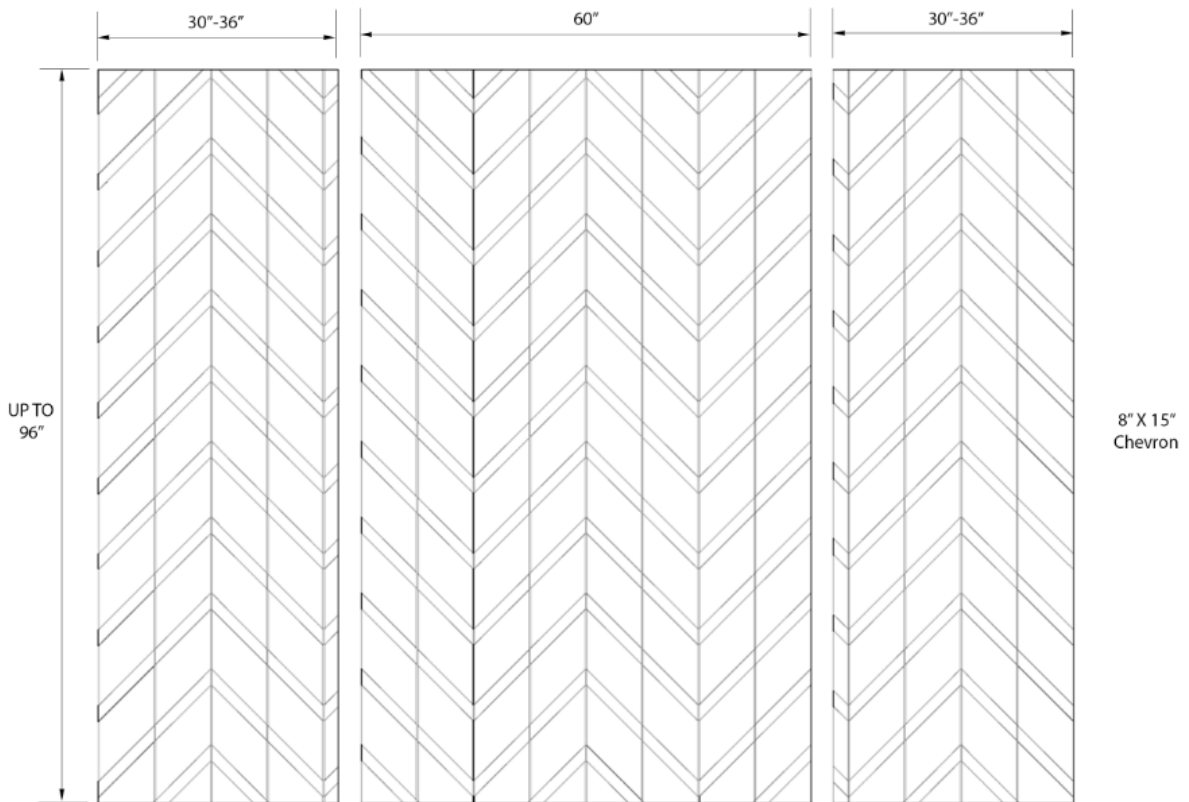

Model: Chevron Large Pattern

Specification:

- Material: Cast marble
- 15" x 8" Chevron pattern
- Matt finish
- Sealed surface
- Mold & mildew resistant
- Easy to install
- Brand: NERVAL

Disclaimer: Nerval makes every effort to provide accurate specification data. However, specification may change without notice. Please visit nerval website to see NERVAL'S TERMS AND CONDITIONS.

Specification:

- Material: Cast marble
- 15" x 8" Chevron pattern
- Matt finish

Model: Chevron Large Pattern

- Sealed surface
- Mold & mildew resistant
- Easy to install
- Brand: NERVAL

Disclaimer: Nerval makes every effort to provide accurate specification data. However, specification may change without notice. Please visit nerval website to see NERVAL'S TERMS AND CONDITIONS.

Cast Marble Shower Surrounds

Width	Height	Thickness
30"-36"	96"	1/4"
60"	96"	1/4"

Custom sizes are available

Model: Chevron Large Pattern

Specification:

- All panels are made oversized and must be measured and cut to fit on site by the installer.
- For shower & tub surrounds.
- Accessory are available at www.nervalcorp.com

Model: Chevron Large Pattern
Product: Shower & tub panels
Style: Premium
Design: Interlocking Chevrons
Recommended uses: Shower & tub surrounds

Panel size:

- 30" x 96" left and right
- 36" x 96" left and right
- 60" x 96"
- Custom sizes are available
- Thickness: 1/4"
- Material: Cast marble
- Finish: Matt
- Brand: NERVAL