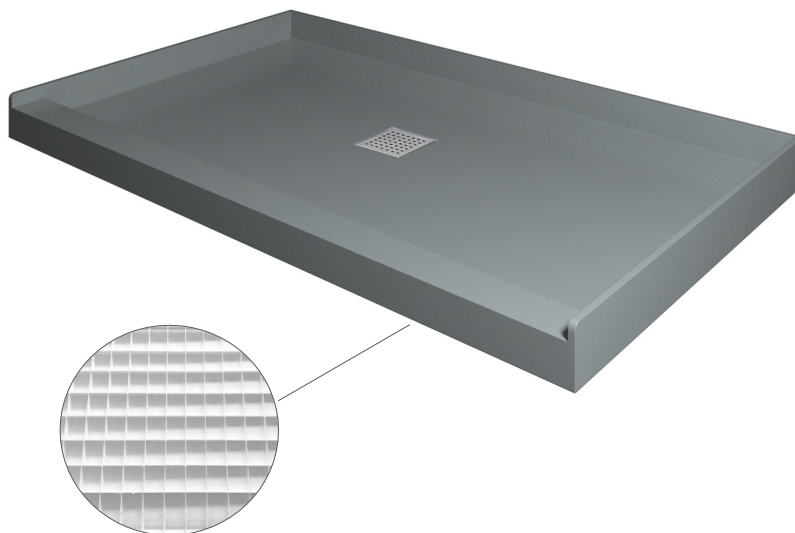

CastStone Shower Base Ready to tile 60"x 36"

This innovative NERVAL ready to tile shower base features high compression molded thermo set resin throughout, ready to install tiles.

**Waffle Design
Bottom of Shower Base**

**Model No:
CSB-6036CRT Center Drain**

Product Feature:

- Caststone with waffle design reinforced bottom.
- Single threshold
- 3 Sided 4" tiling/water retention flange
- Low 3" threshold for easy access
- Mold Resistant
- Brushed stainless steel drain plate
- Drain sold separately
- Brand: Nerval