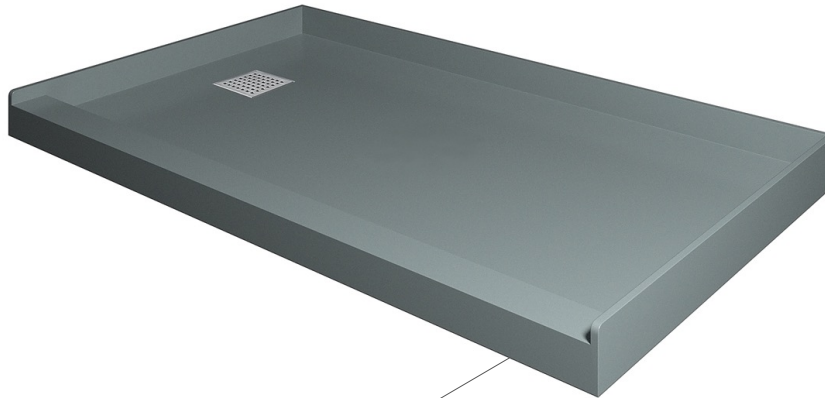

## CastStone Shower Base Ready to tile 60" x 34"

*This innovative NERVAL ready to tile shower base features high compression molded thermo set resin throughout, ready to install tiles.*

**Waffle Design  
Bottom of Shower Base**

**Model No:**  
**CSB-6034LRT Left Side Drain**  
**CSB-6034RRT Right Side Drain**

**Product Feature:**

- Caststone with waffle design reinforced bottom.
- Single threshold
- 3 Sided 4" tiling/water retention flange
- Low 3" threshold for easy access
- Mold Resistant
- Brushed stainless steel drain plate
- Drain sold separately
- Brand: Nerval