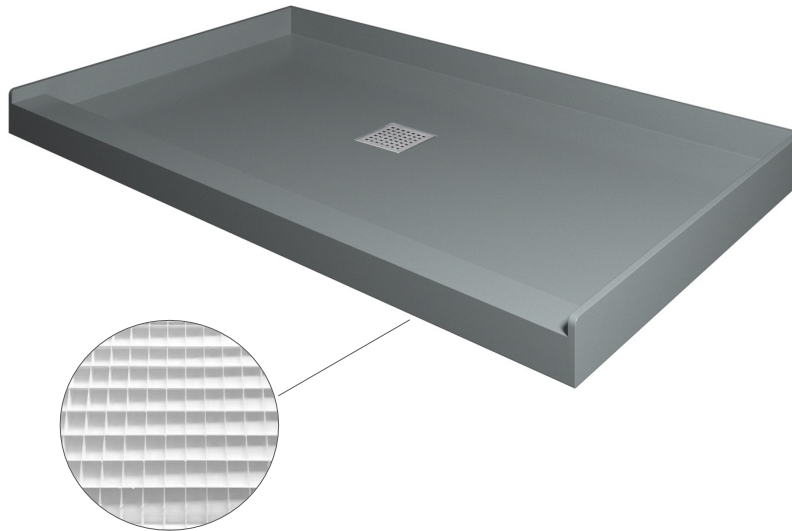

CastStone Shower Base Ready to tile 60"x 34"

This innovative NERVAL ready to tile shower base features high compression molded thermo set resin throughout, ready to install tiles.

**Waffle Design
Bottom of Shower Base**

**Model No:
CSB-6034CRT Center Drain**

Product Feature:

- Caststone with waffle design reinforced bottom.
- Single threshold
- 3 Sided 4" tiling/water retention flange
- Low 3" threshold for easy access
- Mold Resistant
- Brushed stainless steel drain plate
- Drain sold separately
- Brand: Nerval