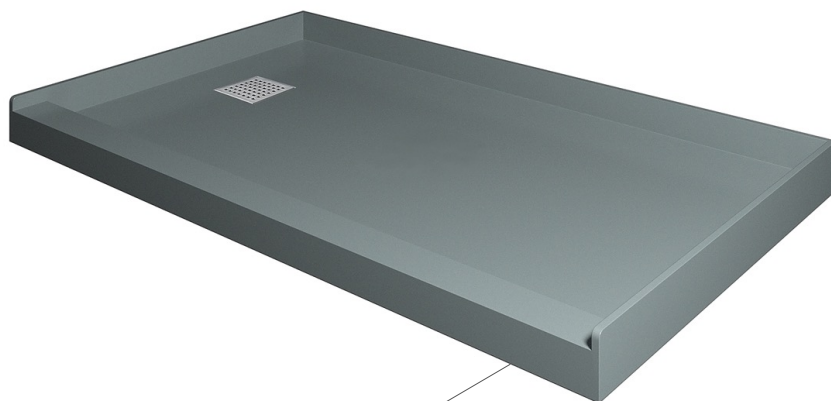

CastStone Shower Base Ready to tile 60" x 32"

This innovative NERVAL ready to tile shower base features high compression molded thermo set resin throughout, ready to install tiles.

**Waffle Design
Bottom of Shower Base**

Model No:
CSB-6032LRT Left Side Drain
CSB-6032RRT Right Side Drain

Product Feature:

- Caststone with waffle design reinforced bottom.
- Single threshold
- 3 Sided 4" tiling/water retention flange
- Low 3" threshold for easy access
- Mold Resistant
- Brushed stainless steel drain plate
- Drain sold separately
- Brand: Nerval