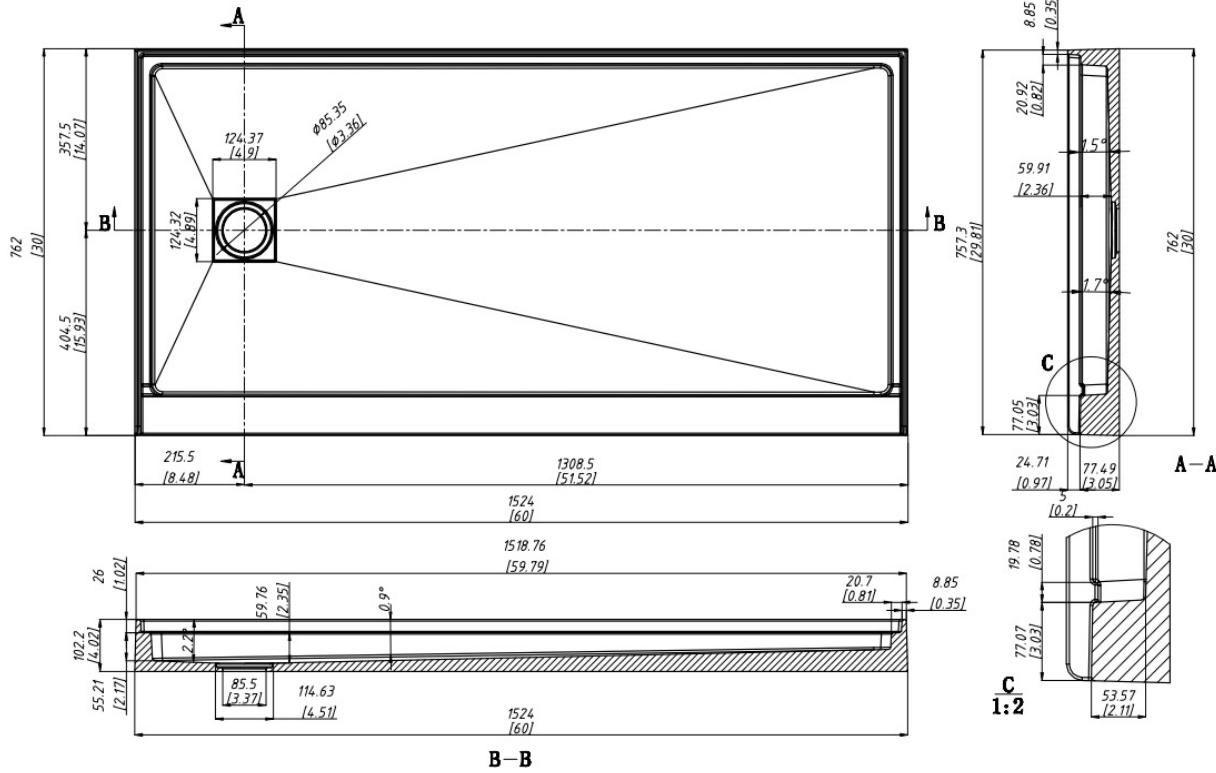

CastStone Shower Base 60"x 30"

Model No:

CSB-6030L Left Side Drain

CSB-6030R Right Side Drain

Product Feature:

- Caststone with waffle design reinforced bottom.
- Single threshold
- 3 Sided 1" tiling/water retention flange
- Low 3" threshold for easy access
- Semi Gloss Finish
- Anti slip
- Mold Resistant
- White Color
- Brushed stainless steel drain plate
- Drain not included
- Water Escape
- Standard: cUPC
- Brand: Nerval

Compliance Certifications - Meets or Exceeds the Following Specifications: • CSA B45.5 / IAPMO Z124 • IAPMO R&T cUPC

CastStone Shower Base

60"x 30" Right Side Drain