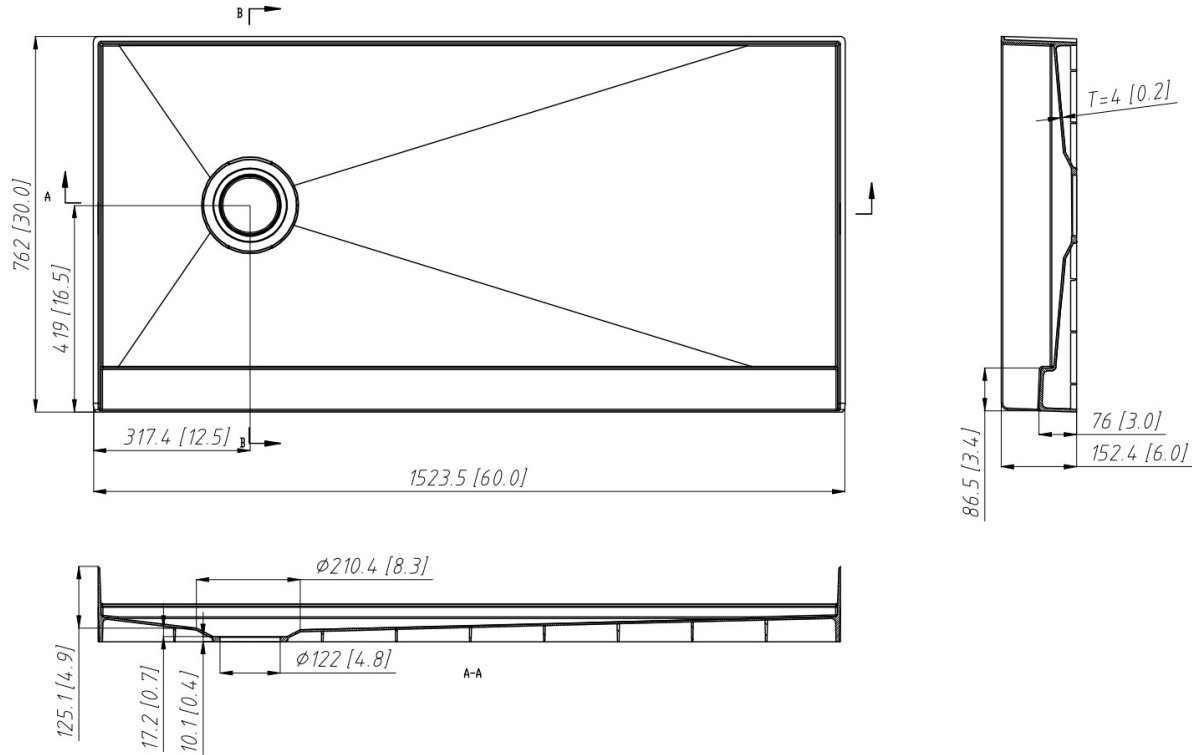

CastStone Shower Base Ready to tile 60" x 30"

This innovative NERVAL ready to tile shower base features high compression molded thermo set resin throughout, ready to install tiles.

**Waffle Design
Bottom of Shower Base**

Model No:
CSB-6030LRT Left Side Drain
CSB-6030RRT Right Side Drain

Product Feature:

- Caststone with waffle design reinforced bottom.
- Single threshold
- 3 Sided 4" tiling/water retention flange
- Low 3" threshold for easy access
- Mold Resistant
- Brushed stainless steel drain plate
- Drain sold separately
- Brand: Nerval

CastStone Shower Base Ready to Tile

60"x 30" Right Side Drain