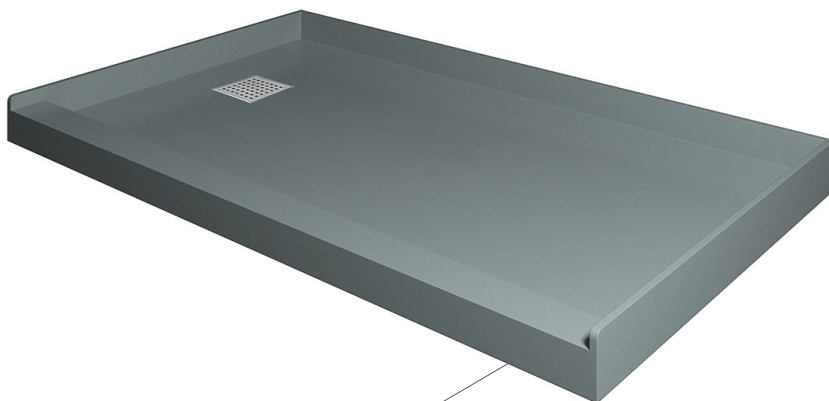

CastStone Shower Base Ready to tile 60" x 30"

This innovative NERVAL ready to tile shower base features high compression molded thermo set resin throughout, ready to install tiles.

**Waffle Design
Bottom of Shower Base**

Model No:
CSB-6030LRT Left Side Drain
CSB-6030RRT Right Side Drain

Product Feature:

- Caststone with waffle design reinforced bottom.
- Single threshold
- 3 Sided 4" tiling/water retention flange
- Low 3" threshold for easy access
- Mold Resistant
- Brushed stainless steel drain plate
- Drain sold separately
- Brand: Nerval

CastStone Shower Base Ready to Tile

60"x 30" Right Side Drain