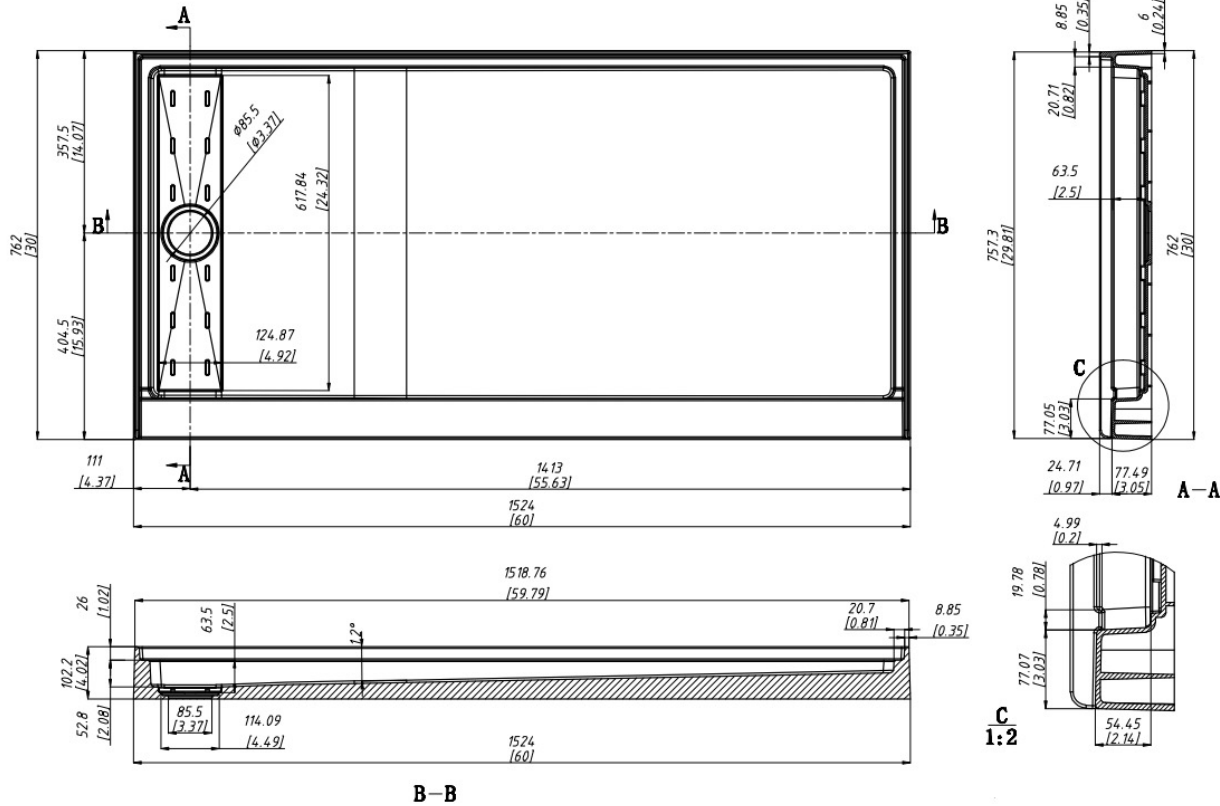

CastStone Shower Base 60"x 30"

Model No:

CSB-6030LLD Left Side Drain

CSB-6030RLD Right Side Drain

Product Feature:

- Caststone with waffle design reinforced bottom.
- Single threshold
- 3 Sided 1" tiling/water retention flange
- Low 3" threshold for easy access
- Semi Gloss Finish
- Anti slip
- Mold Resistant
- White Color
- Brushed stainless steel linear drain plate
- Drain not included
- Water Escape
- Standard: cUPC
- Brand: Nerval

Compliance Certifications - Meets or Exceeds the Following Specifications: • CSA B45.5 / IAPMO Z124 • IAPMO R&T cUPC

CastStone Shower Base
60"x 30" Left Side Drain

CastStone Shower Base

60"x 30" Right Side Drain