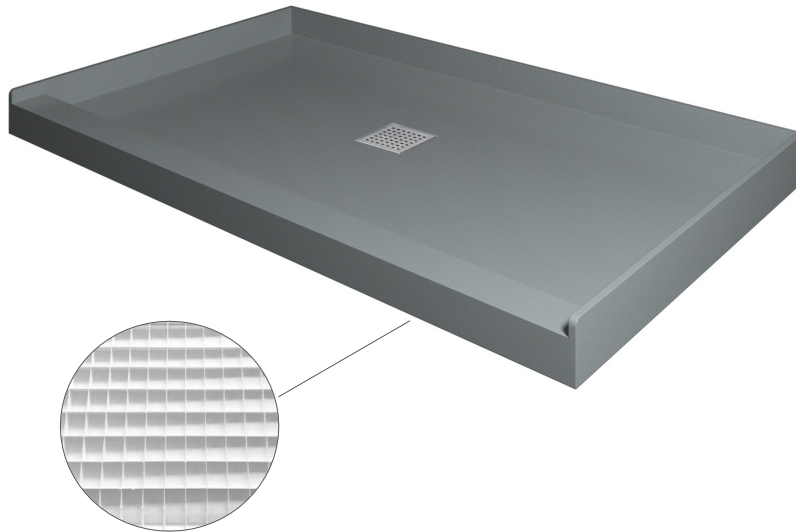

CastStone Shower Base Ready to tile 60"x 30"

This innovative NERVAL ready to tile shower base features high compression molded thermo set resin throughout, ready to install tiles.

**Waffle Design
Bottom of Shower Base**

**Model No:
CSB-6030CRT Center Drain**

Product Feature:

- Caststone with waffle design reinforced bottom.
- Single threshold
- 3 Sided 4" tiling/water retention flange
- Low 3" threshold for easy access
- Mold Resistant
- Brushed stainless steel drain plate
- Drain sold separately
- Brand: Nerval