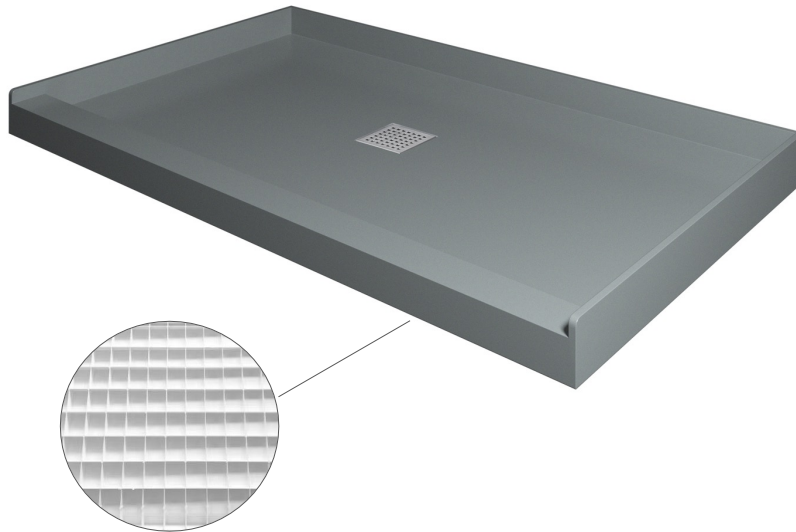

CastStone Shower Base Ready to tile 49" x 40"

This innovative NERVAL ready to tile shower base features high compression molded thermo set resin throughout, ready to install tiles.

**Waffle Design
Bottom of Shower Base**

**Model No:
CSB-4940CRT Center Drain**

Product Feature:

- Caststone with waffle design reinforced bottom.
- Single threshold
- 3 Sided 4" tiling/water retention flange
- Low 3" threshold for easy access
- Mold Resistant
- Brushed stainless steel drain plate
- Drain sold separately
- Brand: Nerval