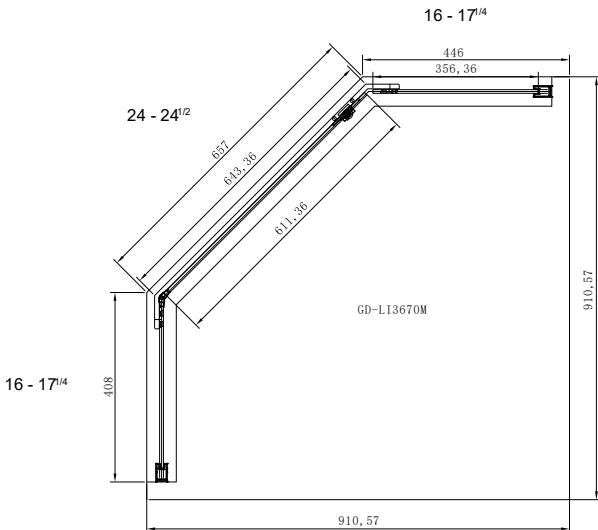

Linda Neo Angle Shower Door

- Made to fit **Maxx Base 101422**
- **Material: Aluminum**
- **Glass Thickness: 8mm**
- **Finish: Polished chrome**
- **Towel Bar: Stainless steel**
- **Brand: NERVAL**

Safety Tempered
16 CFR 1201 II
ANSI Z97.1-2015
CAN/CGSB 12.1-2017
8mm UA SGCC 6822

Available Size

- GD-LI3670-M W36" x H70"

Custom size available for large projects

Disclaimer: Nerval makes every effort to provide accurate specification data. However, specification may change without notice. Please visit nerval website to see NERVAL'S TERMS AND CONDITONS.