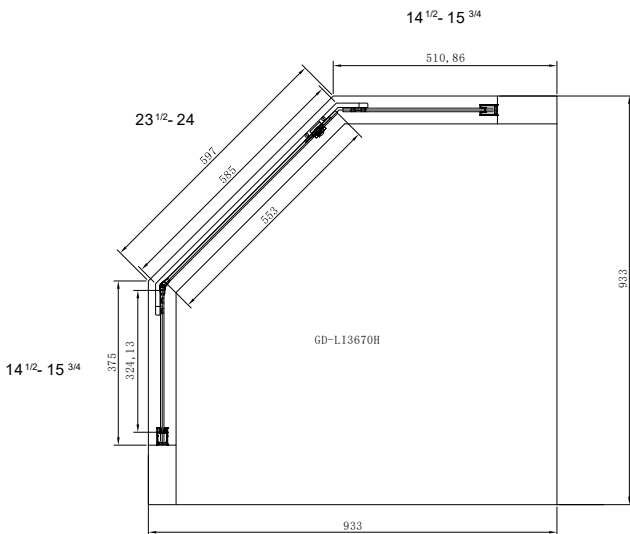

Linda Neo Angle Shower Door

- Made to fit Hytec Surround **3636N**
- **Material:** Aluminum
- **Glass Thickness:** 8mm
- **Finish:** Polished chrome
- **Towel Bar:** Stainless steel
- **Brand:** NERVAL

Safety Tempered
16 CFR 1201 II
ANSI Z97.1-2015
CAN/CGSB 12.1-2017
8mm UA SGCC 6822

Available Size

- GD-LI3670-H W36" x H70"

Custom size available for large projects

Disclaimer: Nerval makes every effort to provide accurate specification data. However, specification may change without notice. Please visit nerval website to see NERVAL'S TERMS AND CONDITONS.