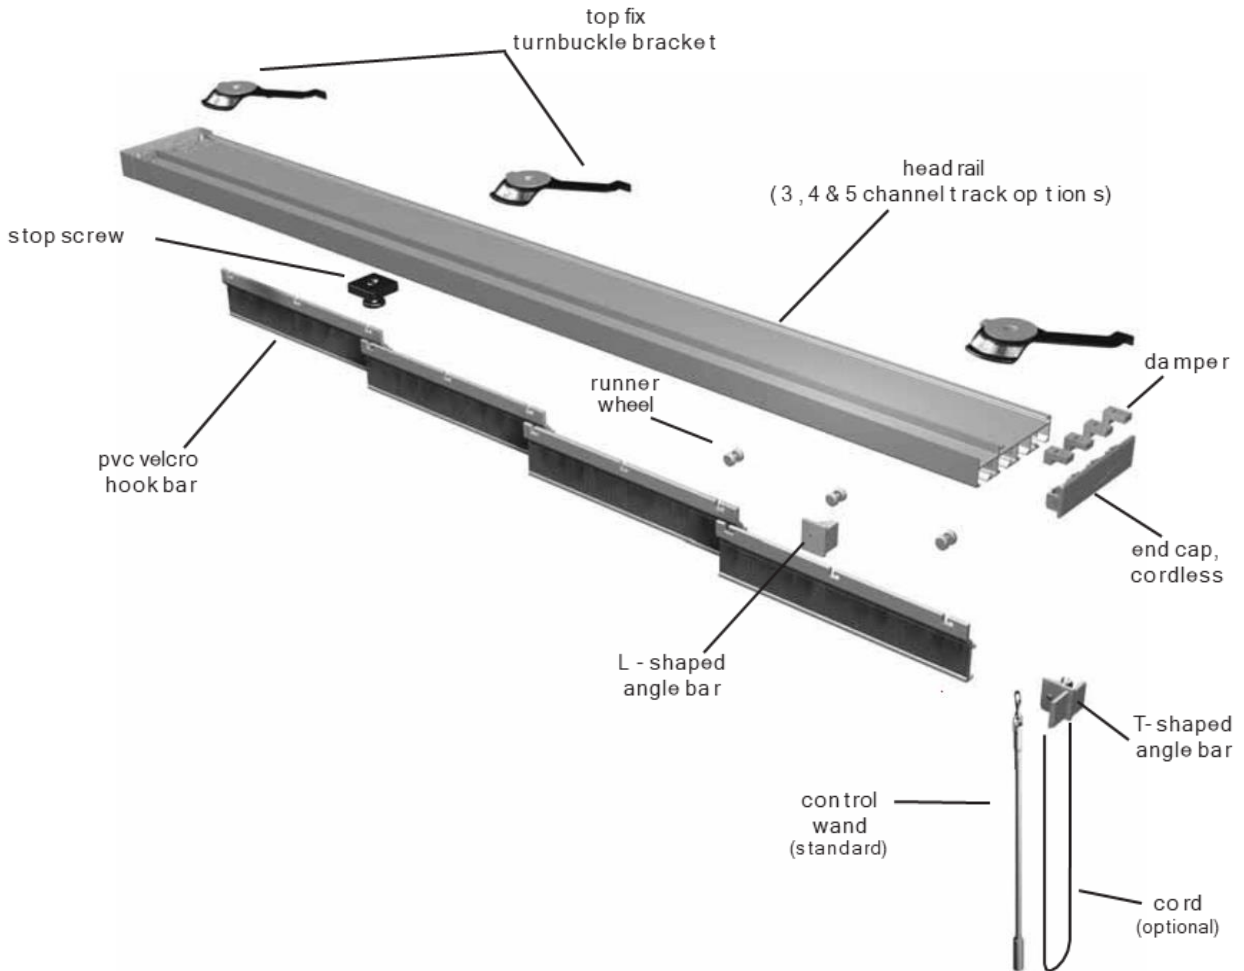

Model: Panel Blind
With Double Wand Operation

- Size: Custom
- Support Material: Aluminum
- Finish: Custom Finish
- Installation: Optional
- Brand: NERVAL
- Warranty: Limited 1 year

Disclaimer: Nerval makes every effort to provide accurate specification data. However, specification may change without notice. Please visit nerval website to see NERVAL'S TERMS AND CONDITIONS.

Hardware Details:

NOTE: Plywood blocking is recommended for secure connection.

Disclaimer: Nerval makes every effort to provide accurate specification data. However, specification may change without notice. Please visit nerval website to see NERVAL'S TERMS AND CONDITIONS.