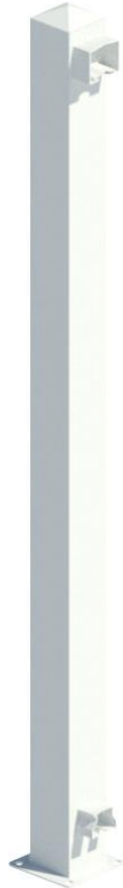

End Post

Model: DR-EP42WH

- Description: End post, white
- Material: Aluminum
- Base Plate: 4"x 4"
- Post Size: 2.5"x 2.5"
- Post Height: 42"
- Construction: Welded
- Finish: Powder coated
- Color: White
- Brand: NERVAL
- Warranty: Limited Lifetime Warranty