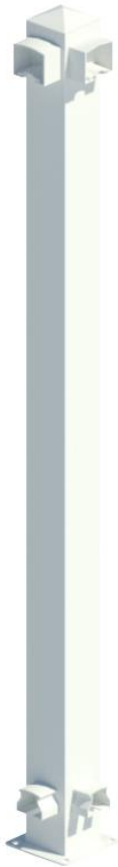

# Corner Post

## Model: DR-CP42WH

- Description: Corner post, white
- Material: Aluminum
- Base Plate: 4" x 4"
- Post Size: 2.5" x 2.5"
- Post Height: 42.5"
- Construction: Welded
- Finish: Powder coated
- Color: White
- Brand: NERVAL
- Warranty: Limited Lifetime Warranty