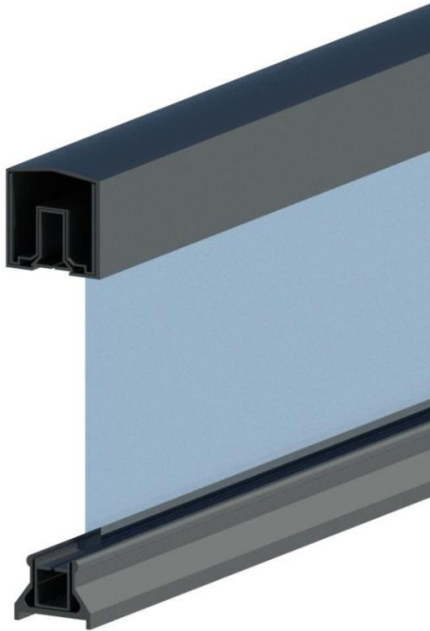

5' Top & Bottom Rail Set for Glass 6mm

Model: DR-TBRG5BK

- Description: Top & bottom rail 5' 6mm glass
- Material: Aluminum
- Size: 62"
- Top Rail: 2-3/8"
- Finish: Powder coated
- Color: Black
- Legs: 1
- Brand: NERVAL
- Warranty: Limited Lifetime Warranty