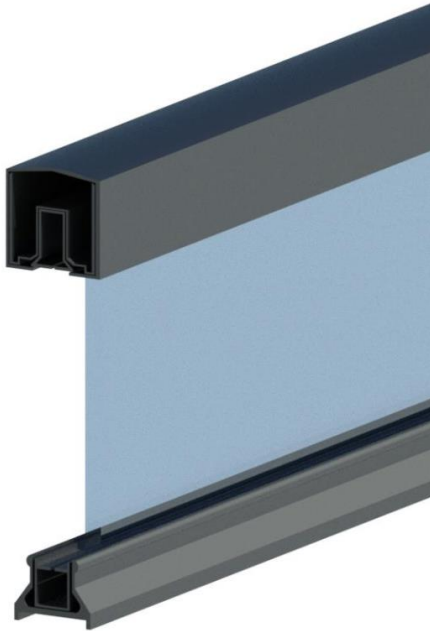

4' Top & Bottom Rail Set for Glass 6mm

Model: DR-TBRG4BK

- Description: Top & bottom rail 4' 6mm glass
- Material: Aluminum
- Size: 51"
- Top Rail: 2-3/8"
- Finish: Powder coated
- Color: Black
- Legs: N/A
- Brand: NERVAL
- Warranty: Limited Lifetime Warranty