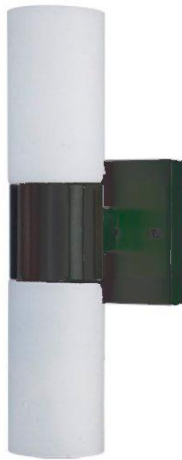

## Wall Sconce

### Model: NL-808B

- Description: Wall sconce
- Size: W4.75" x H13"
- Finish: Bronze
- Shade: Glass
- Socket: 2 x E26
- Bulb: A19 LED Medium Base (sold separately)
- Bulb Qty: 2
- Wattage: 100 Watts Equivalent
- Certification: cUL
- Brand: NERVAL
- Warranty: Limited 1 year