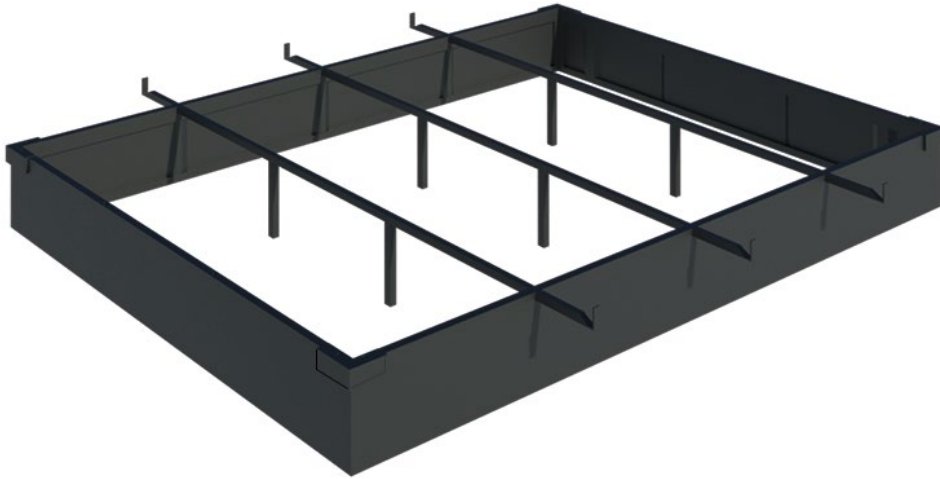

# California King Metal Bed Base Ht 7.5"

## Model: BB-CK7.5M

- Description: California King Metal Bed Base 7.5"
- Material: Steel
- Finish: Powder coated
- Color: Black
- Height: 7.5"
- Plastic glides

- Shipped knockdown
- Brand: NERVAL
- Warranty: Limited Lifetime Warranty