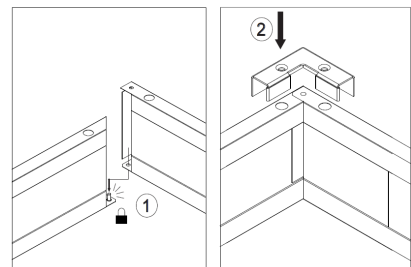

# California King Metal Bed Base Ht 7.5"

## Model: BB-CK7.5M

- Description: California King Metal Bed Base 7.5"
- Material: Steel
- Finish: Powder coated
- Color: Black
- Height: 7.5"
- Plastic glides

- Shipped knockdown
- Brand: NERVAL
- Warranty: Limited Lifetime Warranty