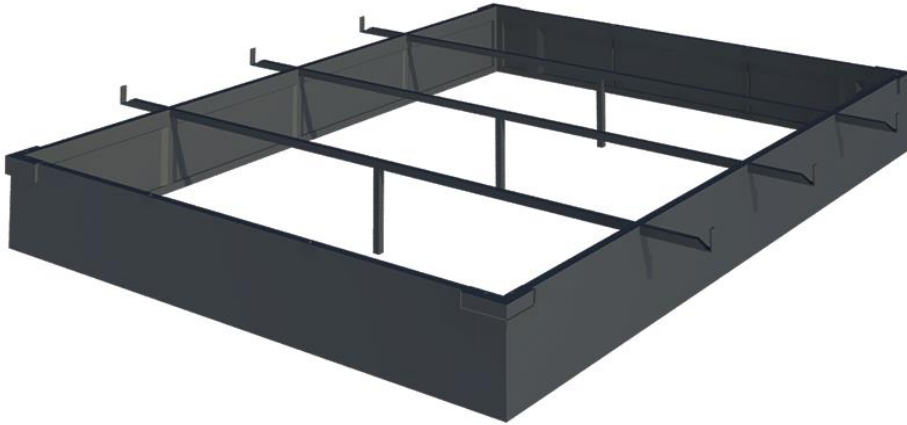

Double Full Metal Bed Base Ht 6"

Model: BB-54M

- Description: Double Full Metal Bed Base 6"
- Material: Steel
- Finish: Powder coated
- Color: Black
- Height: 6"
- Plastic glides
- Shipped knockdown
- Brand: NERVAL
- Warranty: Limited Lifetime Warranty