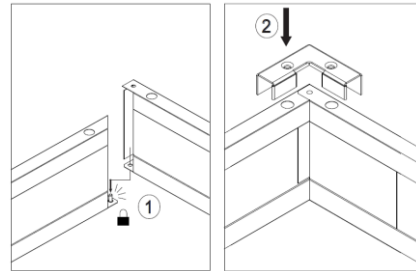

Double Full Metal Bed Base Ht 6"

Model: BB-54M

- Description: Double Full Metal Bed Base 6"
- Material: Steel
- Finish: Powder coated
- Color: Black
- Height: 6"
- Plastic glides
- Shipped knockdown
- Brand: NERVAL
- Warranty: Limited Lifetime Warranty