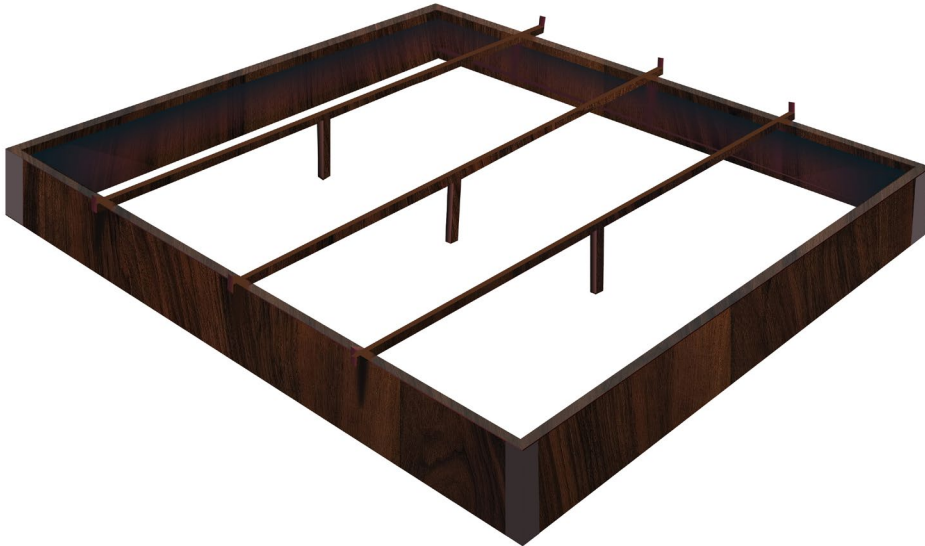

Queen Wood Bed Base Ht 6"

Model: BB-60W

- Description: Queen
- Board Material: MDF Melamine
- Supports: Steel
- Finish: Powdered Coated
- Height: 6"
- Shipped knockdown
- Brand: NERVAL
- Warranty: Limited Lifetime Warranty